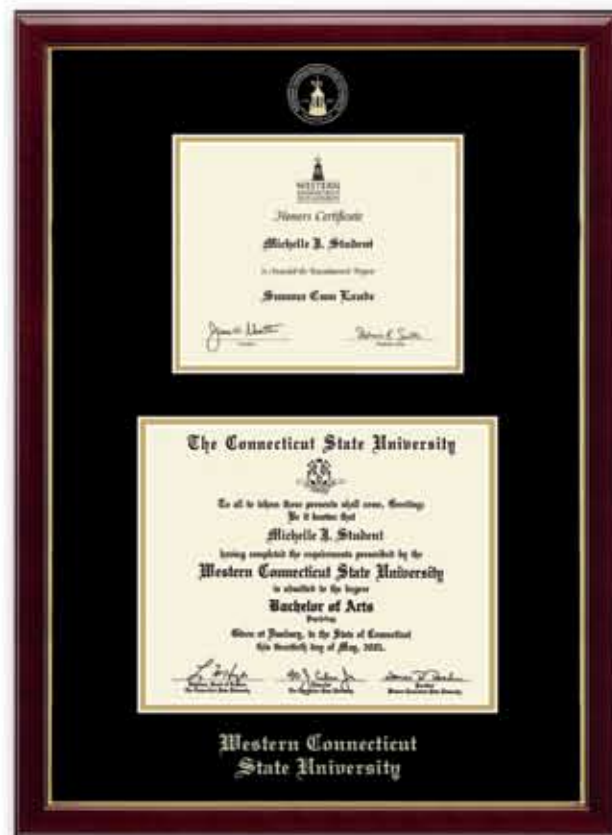

Diploma/Honors Certificate Edition*
Features a double mat opening to display your diploma along with your honors certificate. Framed in our Galleria cherry moulding with embossed black and gold museum matting. **139415 $179.95**
Pre-1998 diploma frame, **139685 $179.95**

* To order this frame you must verify document sizes with the Office of Alumni Relations at (203) 837-8298.