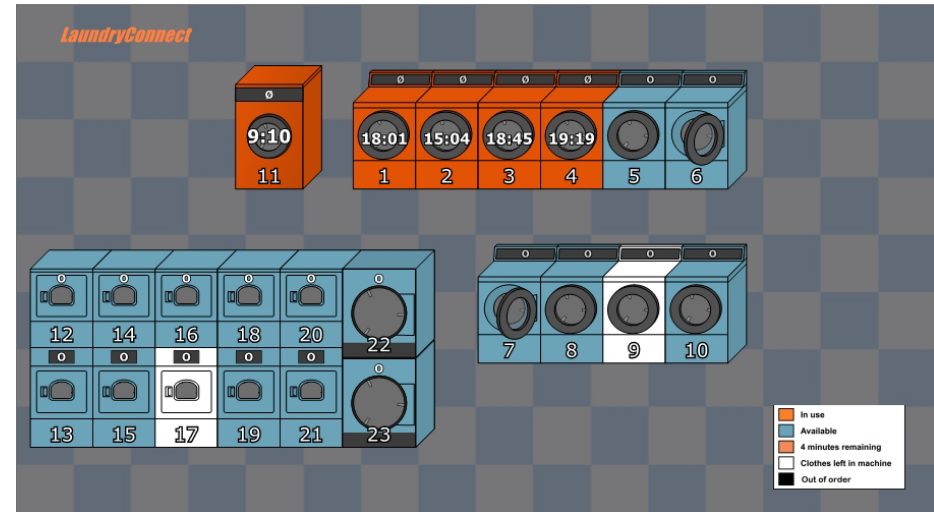

## Western Connecticut State University

Get notified when your cycle is complete! Check machine availability!

To view your real-time Laundry Room Monitoring System, go online to [laundryconnect.net](http://laundryconnect.net) and enter your Location ID: