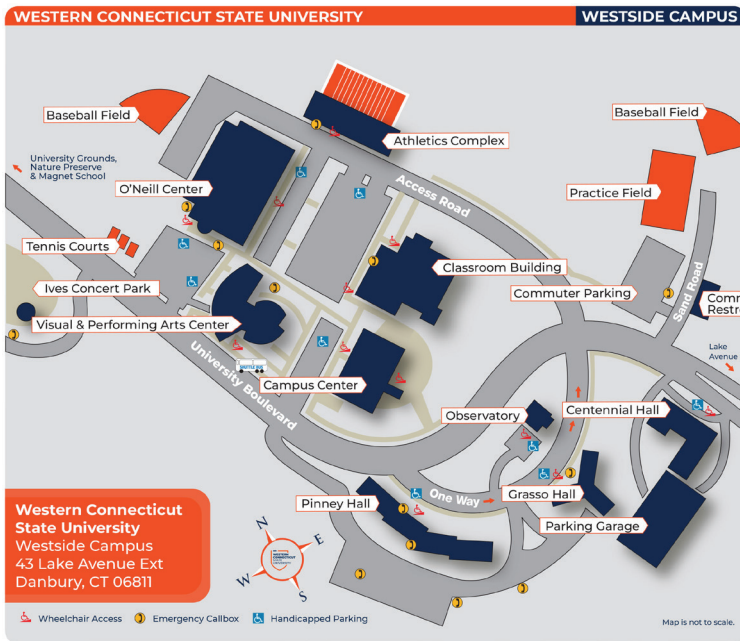

**TO MIDTOWN CAMPUS** (181 White Street)

**From the East:** Take Exit 5 off I-84 to first traffic light (Clapboard Ridge Road); turn right and continue on Main Street to White Street (fifth traffic light); turn left onto White Street and continue one-half mile to campus on left.

**From the West:** Take Exit 5 off I-84 to first traffic light (Main Street); turn right and continue on Main Street to White Street (fourth traffic light); turn left onto White Street and continue one-half mile to campus on left. Visitor parking is available in the lot adjacent to Old Main on the Midtown campus.

**TO WESTSIDE CAMPUS** (43 Lake Ave. Extension)

Take Exit 4 off I-84; turn right onto Lake Avenue. Travel approximately one mile to campus entrance on right.

**CAMPUS-TO-CAMPUS**

**Midtown to Westside:** Follow White Street and take a right onto Main Street (third traffic light). Follow Main Street to third traffic light (Main Street becomes Clapboard Ridge). Turn left onto I-84 West. Take Exit 4 off I-84. Turn right onto Lake Avenue. Travel approximately one mile. Campus entrance is on the directly across from Stop & Shop. General parking is available along University Boulevard.

**Westside to Midtown:** Turn left onto Lake Avenue for approximately one mile. Turn left onto I-84 East (third traffic light). Take Exit 5 off I-84 to first traffic light (Main Street). Turn right and continue on Main Street to White Street (fourth traffic light). Turn left onto White Street and continue one half mile. The campus is on the left.