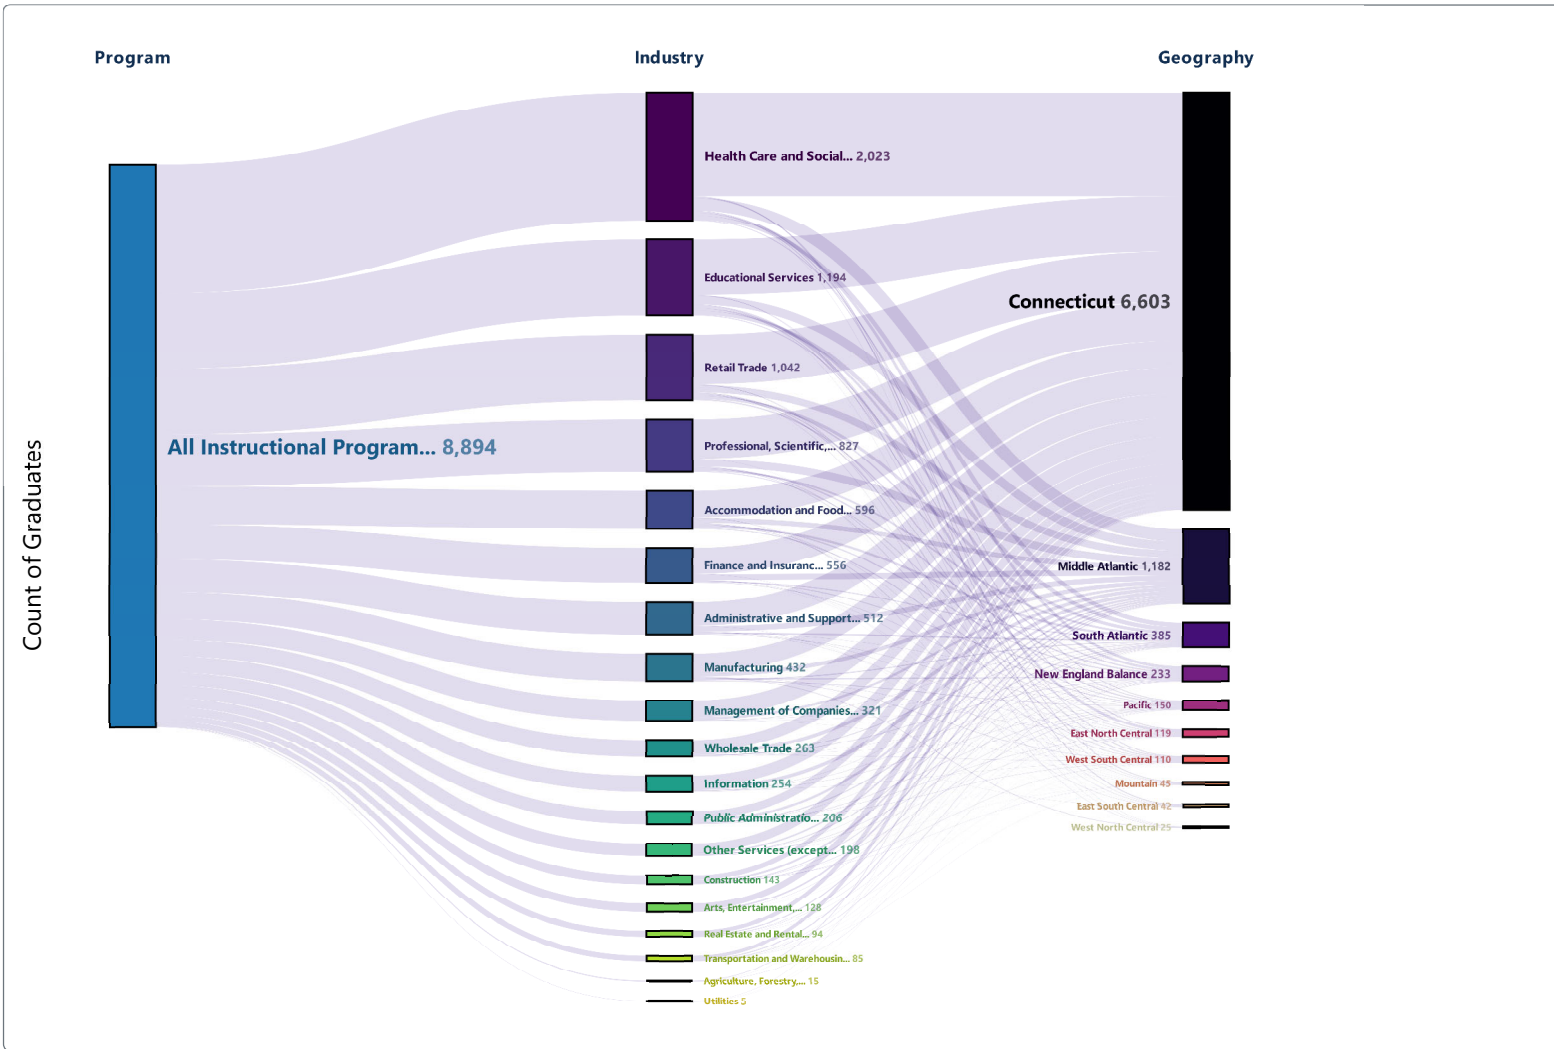

**State**

Connecticut

**Institution**

Western Connecticut State University

**Degree Level**

Baccalaureate

**Graduation Cohort**

All Cohorts

**Destination Flows**

Industry | Geo

**Years-postgrad Filter**

1 | 5 | 10

**Display**

# Count | % Share

**Program Specificity**

General | Detailed

Sort Program List by

All Instructional Programs | Business, Management, ... | Homeland Security, Law ... | Health Professions and ... | Education