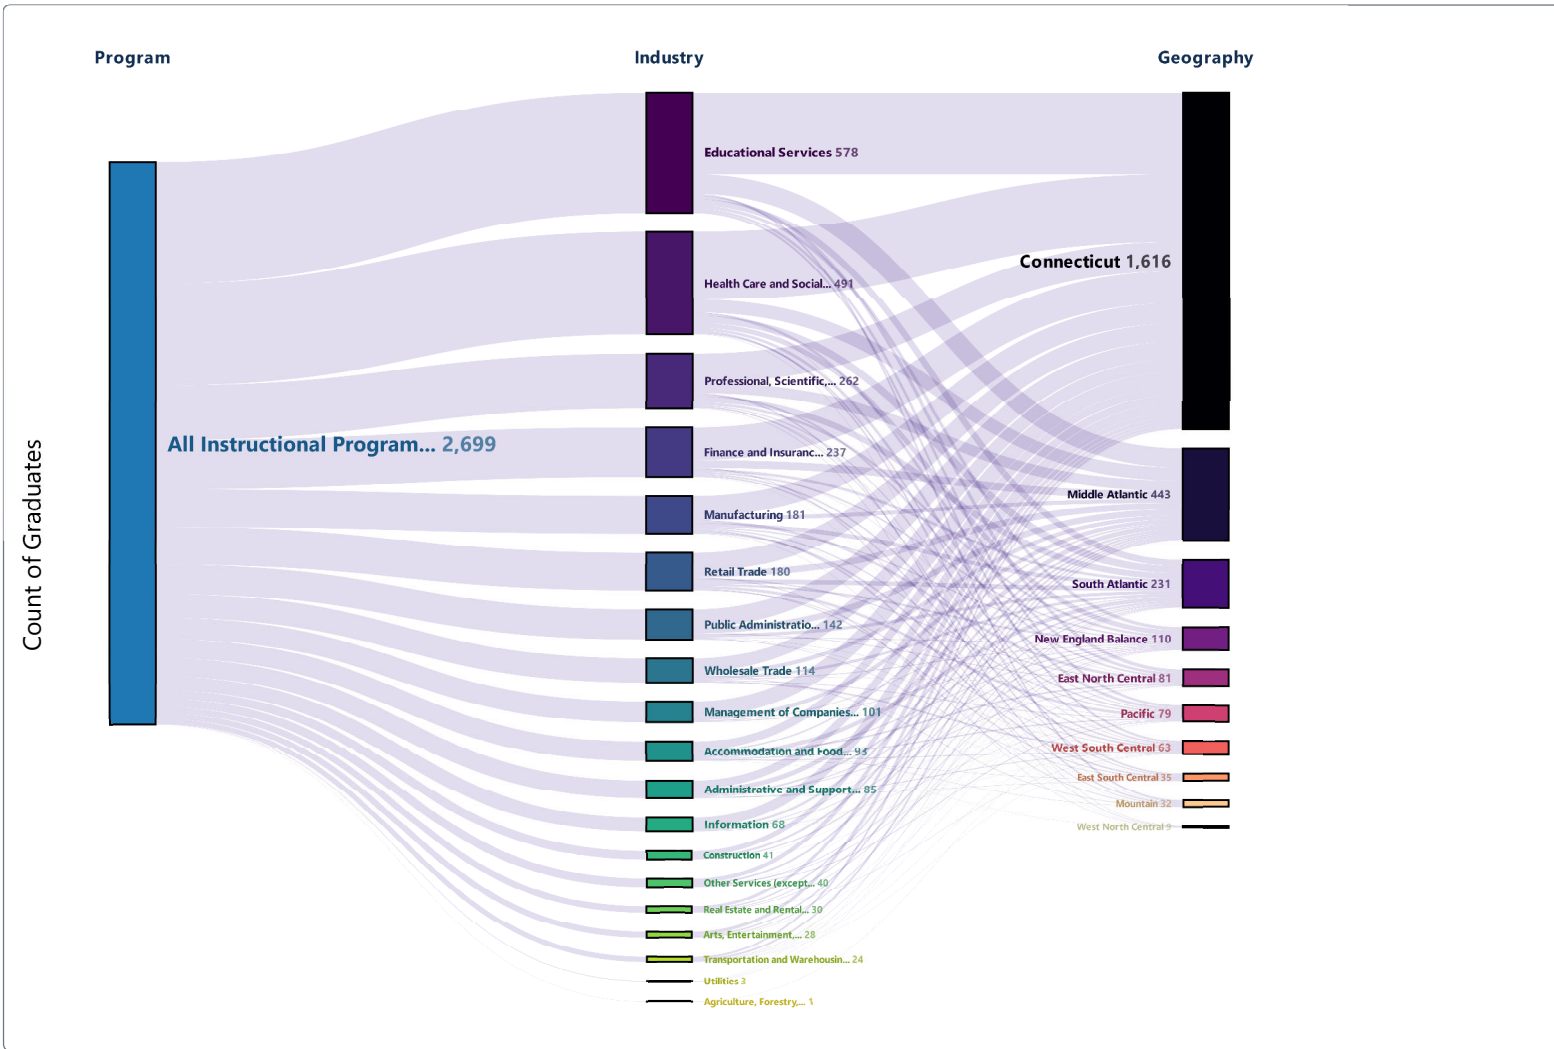

State

Connecticut

Institution

Western Connecticut State University

Degree Level

Baccalaureate

Graduation Cohort

All Cohorts

Destination Flows

Industry **Geo**

Years-postgrad Filter

1 5 10

Display

Count % Share

Program Specificity

General **Detailed**

Sort Program List by

All Instructional Programs | Business, Management, ... | Homeland Security, Law ... | Health Professions and ... | Education

Communication, Journali... | Psychology | Visual and Performing Arts | History | Social Sciences