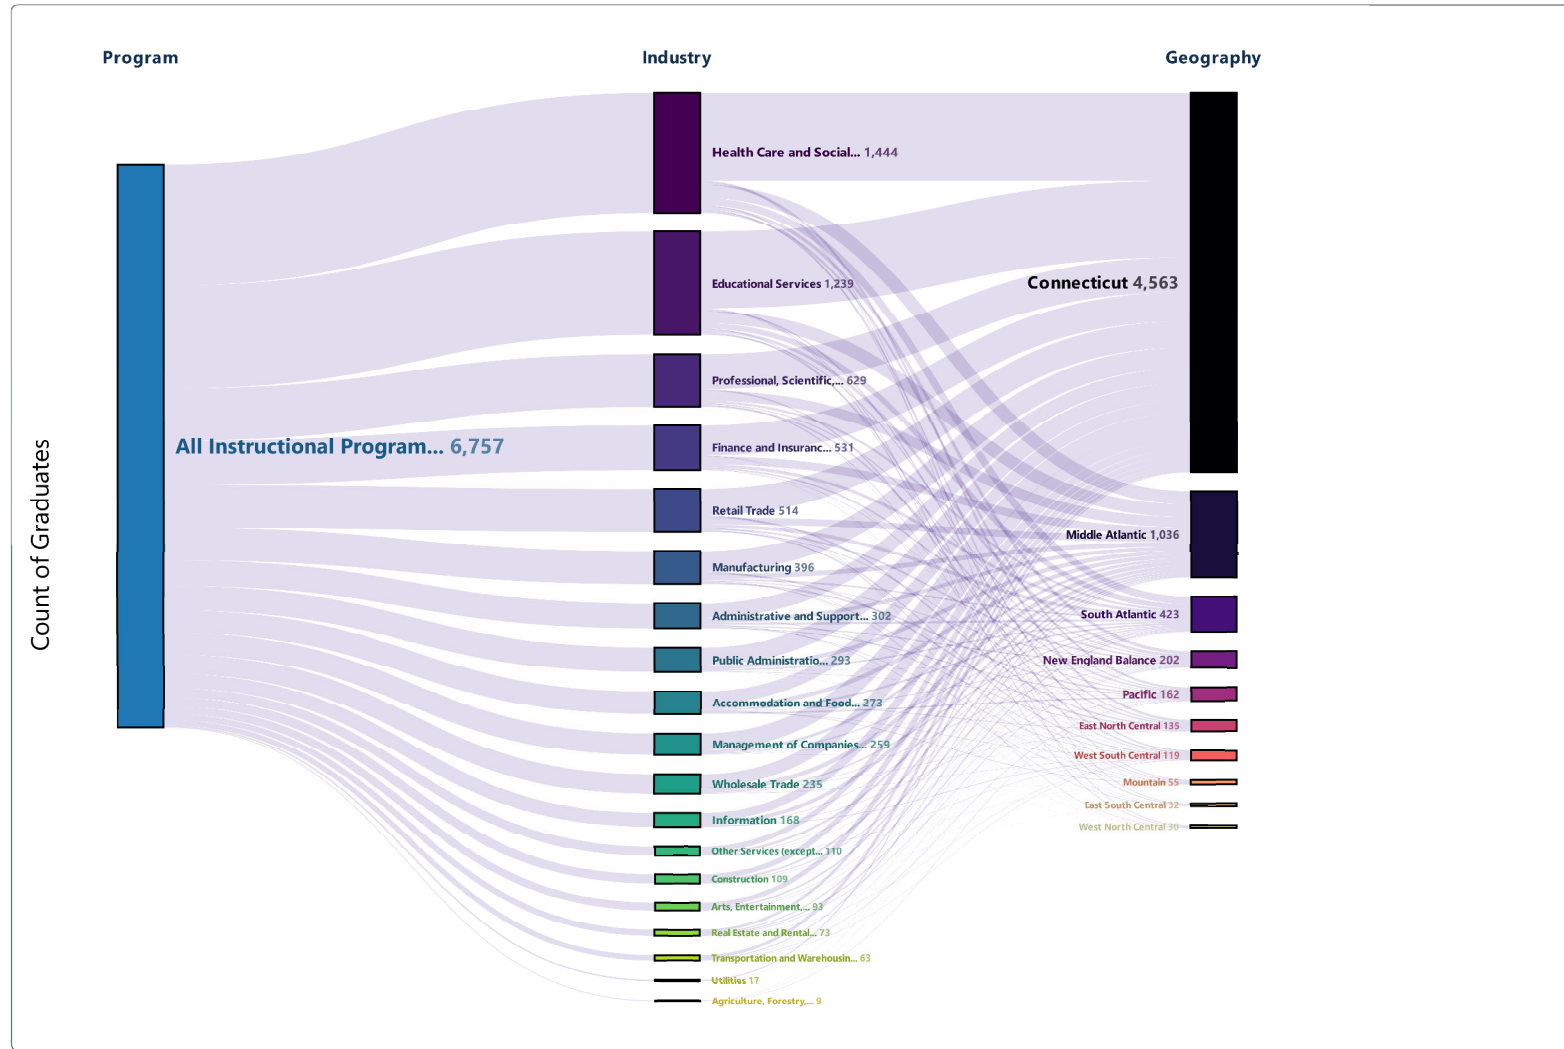

State

Connecticut

Institution

Western Connecticut State University

Degree Level

Baccalaureate

Graduation Cohort

All Cohorts

Destination Flows

Industry | Geo

Years-postgrad Filter

1 | **5** | 10

Display

Count | % Share

Program Specificity

General | **Detailed**

Sort Program List by

- All Instructional Programs
- Business, Management, ...
- Homeland Security, Law ...
- Health Professions and ...
- Education
- Communication, Journali...
- Psychology
- Visual and Performing Arts
- History
- Social Sciences