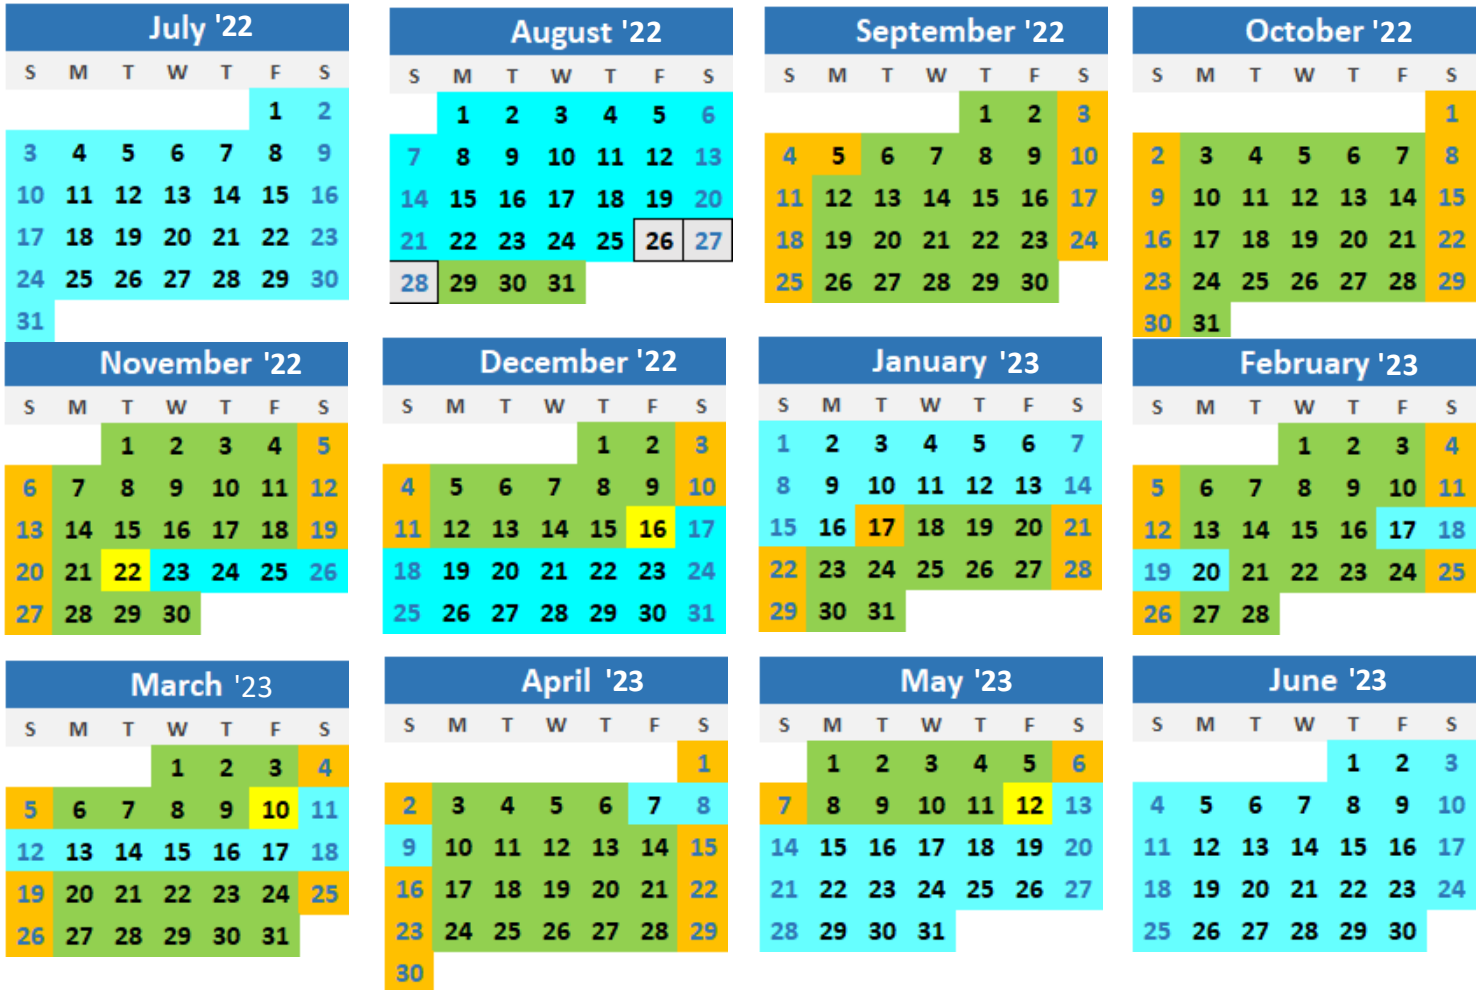

# 2022-23 SHUTTLE SERVICE CALENDAR

Weekday Schedule
  Orientation Schedule
  No Service

Weekend Schedule
  Last Pickup at 6:00pm

**Schedule Subject to Change**

For further information go to [www.wcsu.edu/shuttle](http://www.wcsu.edu/shuttle)

### Monday-Thursday Schedule

The shuttle begins at 6:45 a.m. The shuttle's final pickup is at 11:15 p.m. from both campuses. The shuttles will run every 20 minutes until 6 p.m.; after 6 p.m. the run is every 30 minutes.

### Friday Schedule

The shuttle begins its run at 6:45 a.m. The shuttle's final pickup is at 11:15 p.m. from the Midtown campus. The shuttles will run every 20 minutes until 6:30 p.m. and then leave every 60 minutes after 6:30 p.m. leaving the Midtown campus on the hour and the Westside campus on the half hour.

### Saturday and Sunday Schedule

The shuttle begins service at 9 a.m. from the Westside campus. The shuttle's final pickup is at 11 p.m. on Westside. To accommodate the Danbury Fair Mall stops between 9 a.m. and 6 p.m., the trip will take about 45 minutes. Beginning at 6 p.m. the trip will be 30 minutes.