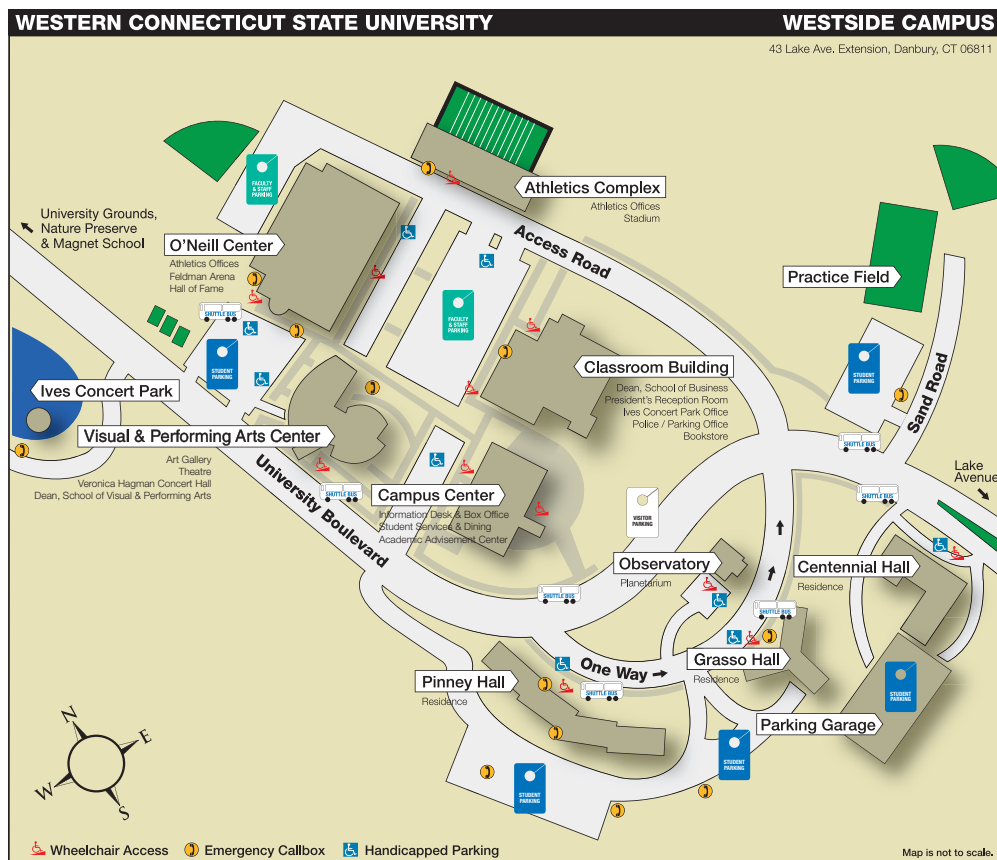

*From the West:* Take Exit 5 off I-84 to first traffic light (Main Street); turn right and continue on Main Street to White Street (fourth traffic light); turn left onto White Street and continue one half mile to campus on left. Visitor parking is available in the lot adjacent to Old Main on the Midtown campus.

## To Westside campus (43 Lake Ave. Extension)

Take Exit 4 off I-84; turn right onto Lake Avenue. Travel approximately one mile to campus entrance on right.

## Campus-to-Campus

*Midtown to Westside:* Follow White Street and take a right onto Main Street (third traffic light). Follow Main Street to third traffic light (Main Street becomes Clapboard Ridge). Turn left onto I-84 West. Take Exit 4 off I-84. Turn right onto Lake Avenue. Travel approximately one mile. Campus entrance is on the directly across from Stop & Shop. General parking is available along University Boulevard.

*Westside to Midtown:* Turn left onto Lake Avenue for approximately one mile. Turn left onto I-84 East (third traffic light). Take Exit 5 off I-84 to first traffic light (Main Street). Turn right and continue on Main Street to White Street (fourth traffic light). Turn left onto White Street and continue one half mile. The campus is on the left.