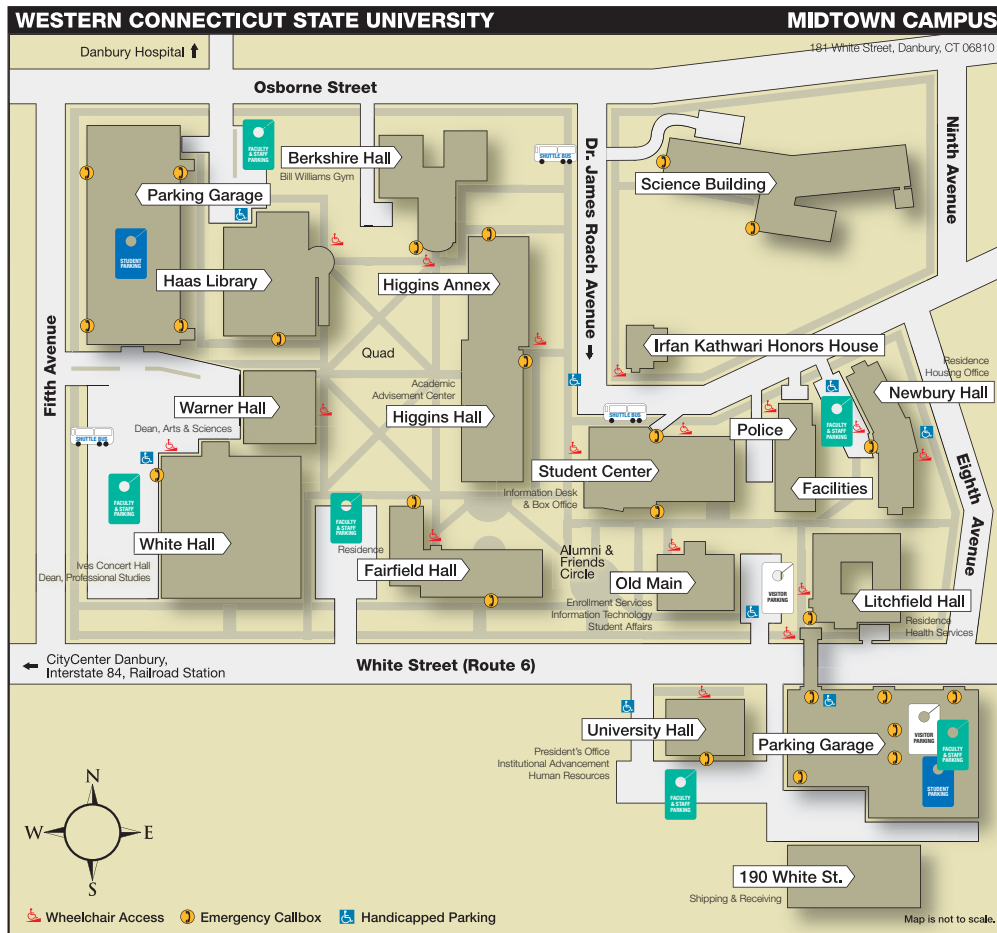

## To Midtown campus (181 White Street)

*From the East:* Take Exit 5 off I-84 to first traffic light (Clapboard Ridge Road); turn right and continue on Main Street to White Street (fifth traffic light); turn left onto White Street and continue one half mile to campus on left.

*From the West:* Take Exit 5 off I-84 to first traffic light (Main Street); turn right and continue on Main Street to White Street (fourth traffic light); turn left onto White Street and continue one half mile to campus on left. Visitor parking is available in the lot adjacent to Old Main on the Midtown campus.

## Campus-to-Campus

*Midtown to Westside:* Follow White Street and take a right onto Main Street (third traffic light). Follow Main Street to third traffic light (Main Street becomes Clapboard Ridge). Turn left onto I-84 West. Take Exit 4 off I-84. Turn right onto Lake Avenue. Travel approximately one mile. Campus entrance is on the directly across from Stop & Shop. General parking is available along University Boulevard.

*Westside to Midtown:* Turn left onto Lake Avenue for approximately one mile. Turn left onto I-84 East (third traffic light). Take Exit 5 off I-84 to first traffic light (Main Street). Turn right and continue on Main Street to White Street (fourth traffic light). Turn left onto White Street and continue one half mile. The campus is on the left.