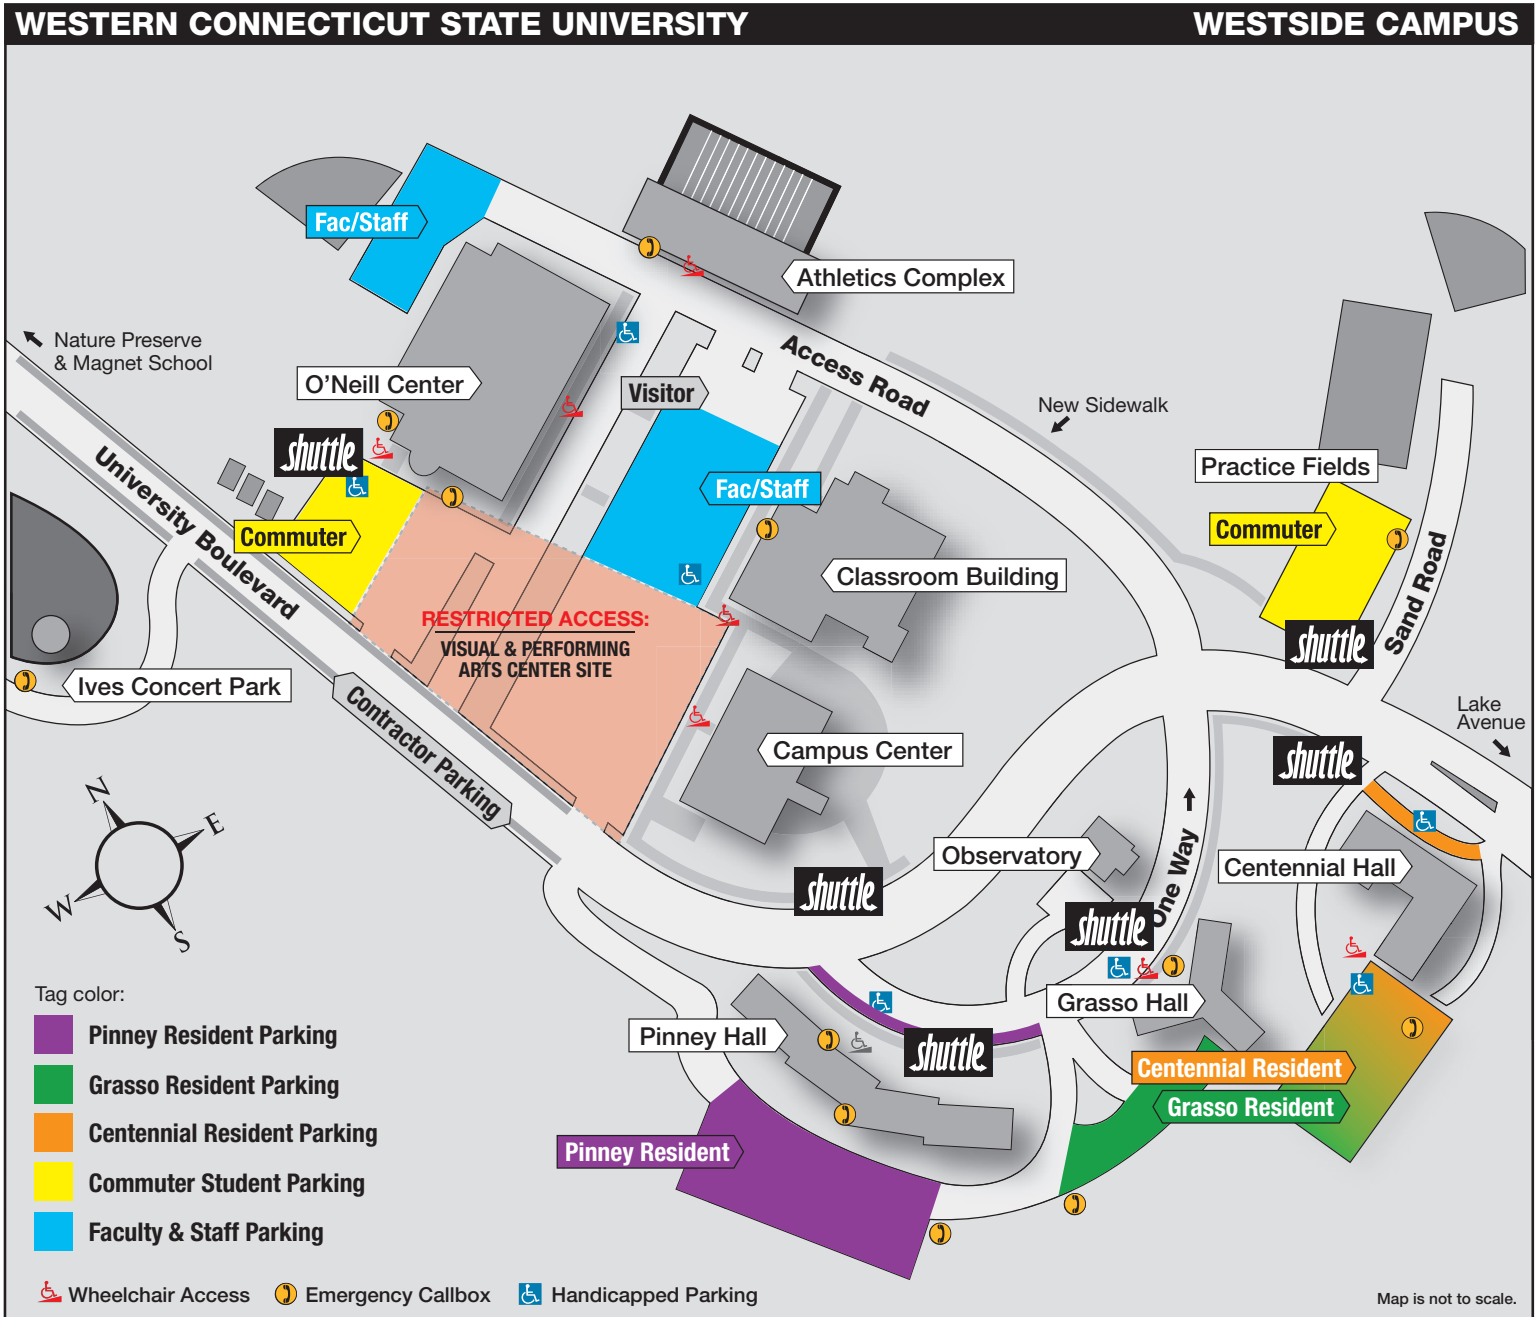

# Parking changes coming to the Westside campus

For permit information, or if you have further questions, please contact the WCSU Police Department at (203) 837-9300.