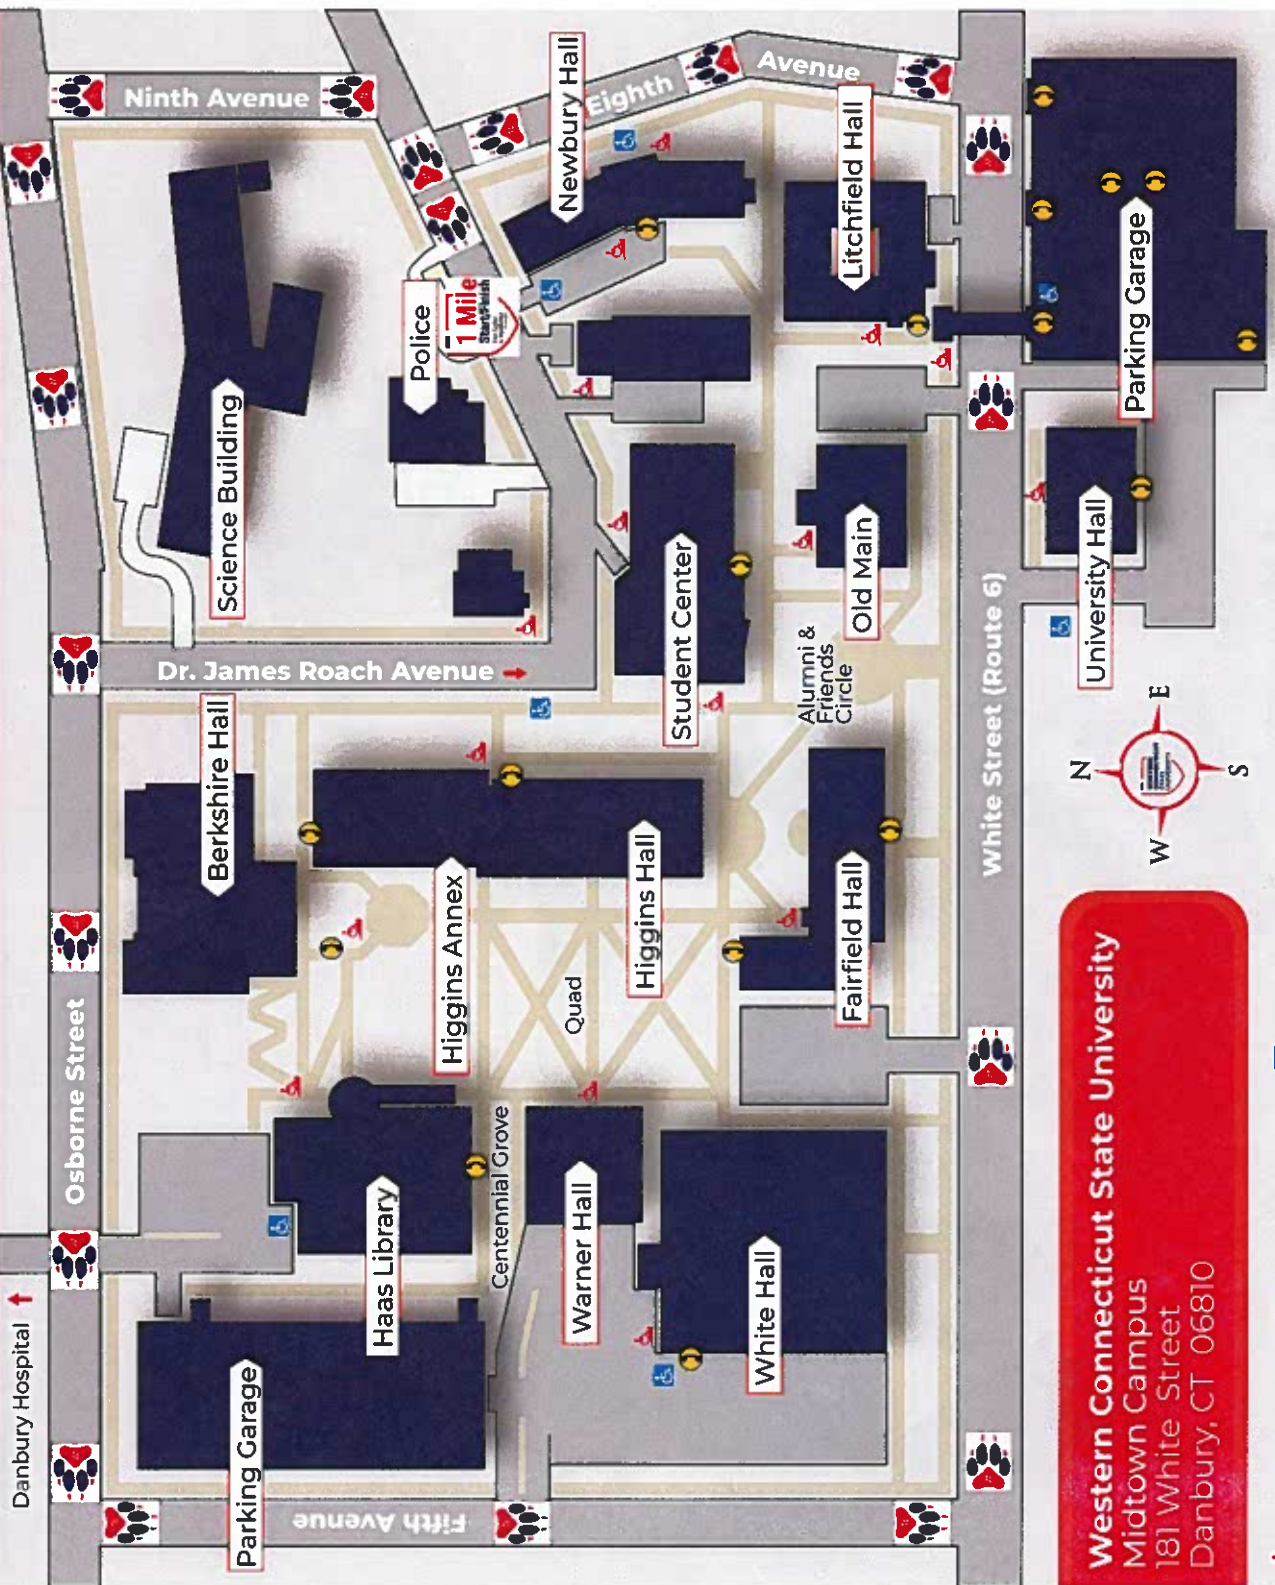

Western Connecticut State University
Westside Campus
43 Lake Avenue Ext
Danbury, CT 06811

- Wheelchair Access
- Emergency Callbox
- Handicapped Parking

Map is not to scale.

WESTERN CONNECTICUT STATE UNIVERSITY MIDTOWN CAMPUS 1 MILE WOLF PATH

Western Connecticut State University
Midtown Campus
181 White Street
Danbury, CT 06810

Wheelchair Access Emergency Callbox Handicapped Parking

Map is not to scale.